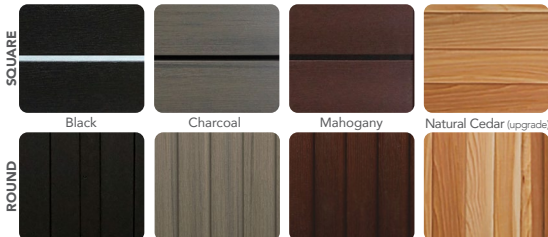

PERMASHELL™ COLORS

NATURAL SERIES

PERMAWOOD™ CABINET COLORS

Shell: White

Shell: White | Cabinet: Mahogany

Color samples are for reference only. Actual product color may vary slightly. Nordic Products Inc. reserves the right to change any specifications without notice.