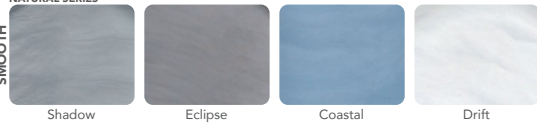

PERMASHELL™ COLORS

NATURAL SERIES

SMOOTH

Shadow Eclipse Coastal Drift

PERMAWOOD™ CABINET COLORS

SQUARE

Black Charcoal Mahogany Natural Cedar (upgrade)

ROUND