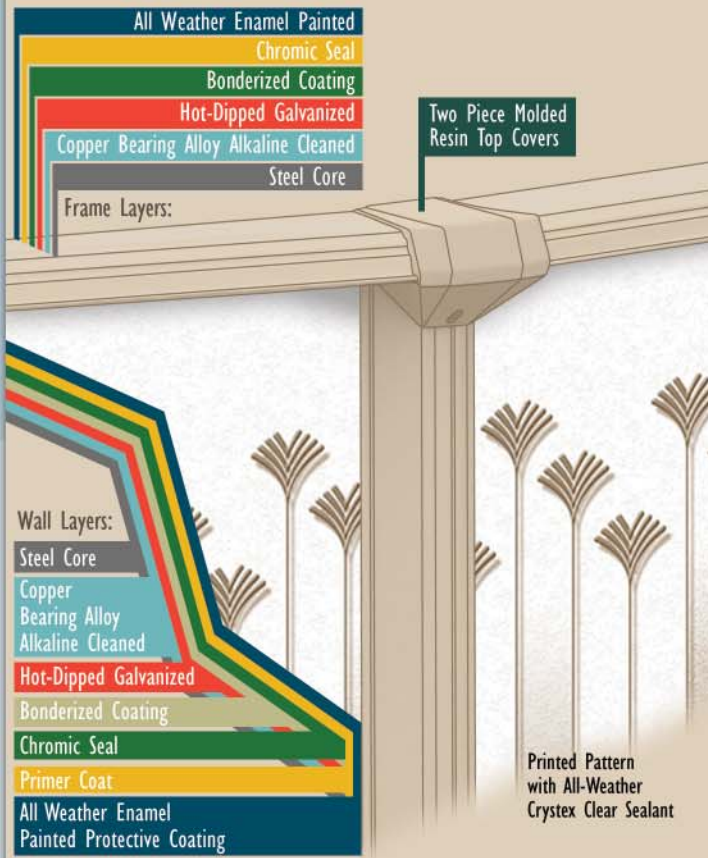

XL 7000

SWIM'N PLAY, INC.
Makers of Fine Above Ground Pools®

Round Pool
Dune Twill Wall Pattern

Slim Style
Oval Pool
Taupe Sea Pearl
Wall Pattern

Oval Pool
Dune Palm Wall Pattern

XL 7000

SPECIFICATIONS

Wall: Taupe Sea Pearl corrugated galvanized steel wall.

Covers: 2 piece molded resin top and bottom dune covers.

Ledges: 7" roll-formed galvanized steel. Dune color.

Verticals: 6" Roll-formed galvanized steel. Dune color.

Rails: Universal top and bottom galvanized steel rails

Plates: Galvanized steel universal top and bottom plates

Hardware: Zinc Dichromate

**WARNING! POOLS ARE NOT DESIGNED FOR DIVING OR JUMPING!
ADULT SUPERVISION REQUIRED!**

ROUND POOL SIZES

8 ft. 9 in. x 52 in.	18 ft. x 52 in.	27 ft. x 52 in.
12 ft. x 52 in.	21 ft. x 52 in.	30 ft. x 52 in.
15 ft. x 52 in.	24 ft. x 52 in.	33 ft. x 52 in.

OVAL POOL SIZES

18 ft. x 12 ft. x 52 in.	30 ft. x 15 ft. x 52 in.
24 ft. x 12 ft. x 52 in.	33 ft. x 18 ft. x 52 in.
24 ft. x 15 ft. x 52 in.	45 ft. x 18 ft. x 52 in.

SWIM'N PLAY, INC.
Makers of Fine Above Ground Pools