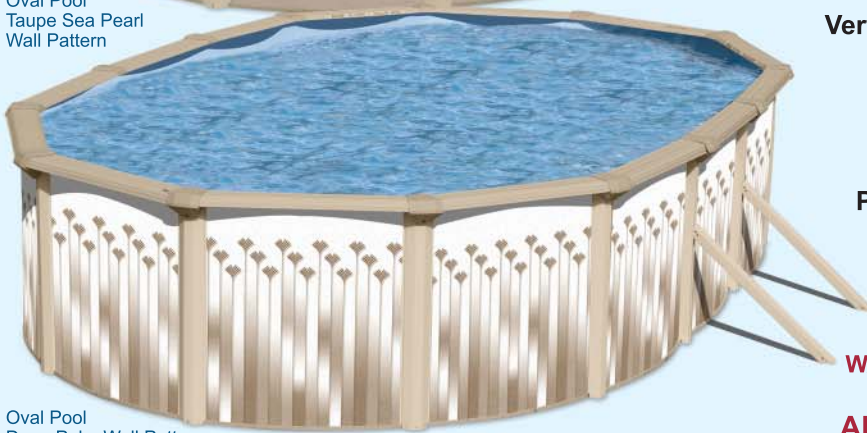

XL 7000

SWIM'N PLAY, INC.
Makers of Fine Above Ground Pools®

Round Pool
Dune Twill Wall Pattern

Slim Style
Oval Pool
Taupe Sea Pearl
Wall Pattern

Oval Pool
Dune Palm Wall Pattern

XL 7000

SPECIFICATIONS

Wall: Taupe Sea Pearl corrugated galvanized steel wall.

Covers: 2 piece molded resin top and bottom dune covers.

Ledges: 7" roll-formed galvanized steel. Dune color.

Verticals: 6" Roll-formed galvanized steel. Dune color.

Rails: Universal top and bottom galvanized steel rails

Plates: Galvanized steel universal top and bottom plates

Hardware: Zinc Dichromate

**WARNING! POOLS ARE NOT DESIGNED FOR DIVING OR JUMPING!
ADULT SUPERVISION REQUIRED!**

ROUND POOL SIZES

8 ft. 9 in. x 52 in.	18 ft. x 52 in.	27 ft. x 52 in.
12 ft. x 52 in.	21 ft. x 52 in.	30 ft. x 52 in.
15 ft. x 52 in.	24 ft. x 52 in.	33 ft. x 52 in.

OVAL POOL SIZES

18 ft. x 12 ft. x 52 in.	30 ft. x 15 ft. x 52 in.
24 ft. x 12 ft. x 52 in.	33 ft. x 18 ft. x 52 in.
24 ft. x 15 ft. x 52 in.	45 ft. x 18 ft. x 52 in.

SWIM'N PLAY, INC.
Makers of Fine Above Ground Pools