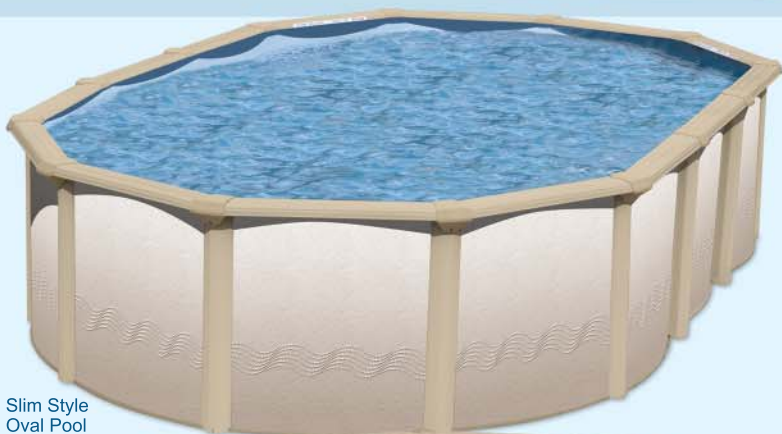

XL 7000

SWIM'N PLAY, INC.
Makers of Fine Above Ground Pools®

Round Pool
Dune Twill Wall Pattern

Slim Style
Oval Pool
Taupe Sea Pearl
Wall Pattern

Oval Pool
Dune Palm Wall Pattern

XL 7000

SPECIFICATIONS

Wall: Taupe Sea Pearl corrugated galvanized steel wall.

Covers: 2 piece molded resin top and bottom dune covers.

Ledges: 7" roll-formed galvanized steel. Dune color.

Verticals: 6" Roll-formed galvanized steel. Dune color.

Rails: Universal top and bottom galvanized steel rails

Plates: Galvanized steel universal top and bottom plates

Hardware: Zinc Dichromate

**WARNING! POOLS ARE NOT DESIGNED FOR DIVING OR JUMPING!
ADULT SUPERVISION REQUIRED!**

ROUND POOL SIZES

8 ft. 9 in. x 52 in.	18 ft. x 52 in.	27 ft. x 52 in.
12 ft. x 52 in.	21 ft. x 52 in.	30 ft. x 52 in.
15 ft. x 52 in.	24 ft. x 52 in.	33 ft. x 52 in.

OVAL POOL SIZES

18 ft. x 12 ft. x 52 in.	30 ft. x 15 ft. x 52 in.
24 ft. x 12 ft. x 52 in.	33 ft. x 18 ft. x 52 in.
24 ft. x 15 ft. x 52 in.	45 ft. x 18 ft. x 52 in.

SWIM'N PLAY, INC.
Makers of Fine Above Ground Pools