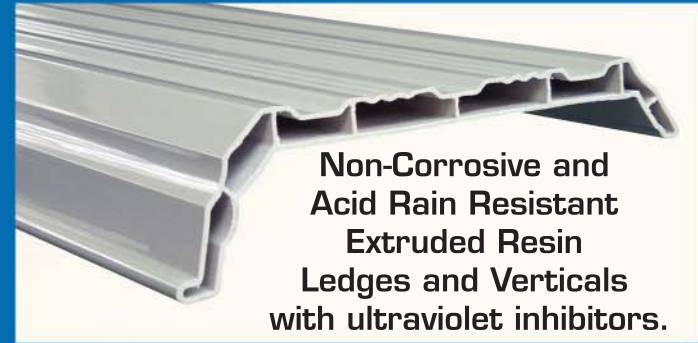

MYSTIC II

SWIM'N PLAY, INC.
Makers of Fine Above Ground Pools®

**RESIN
FRAME**

Mystic II

**50 Year
Limited Warranty**
First 3 seasons no charge for parts

**Non-Corrosive and
Acid Rain Resistant
Extruded Resin
Ledges and Verticals
with ultraviolet inhibitors.**

www.swimnplay.com

The Mystic frame is built with 7 inch extruded resin ledges, 6 inch extruded resin verticals, resin top and bottom plates, and resin rails.

The wall is made of hot-dipped galvanized steel, reinforced with layers of copper bearing alloy, alkaline cleaned zinc bonderized coating, chromic seal, primer and a all weather enamel painted protective coating.

On the exterior side of the wall a textured Crystex coat sealant adds protection for all weather conditions.

Stainless steel hardware for extended life and high strength steel fasteners where required.